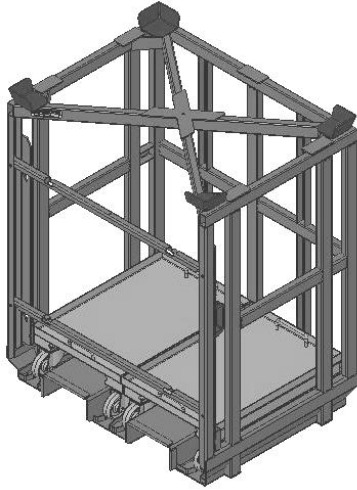

TRANSPORT LOGISTICS

**Transport Pallets
and Racks
TFG (open design) II**

Item no. 144616