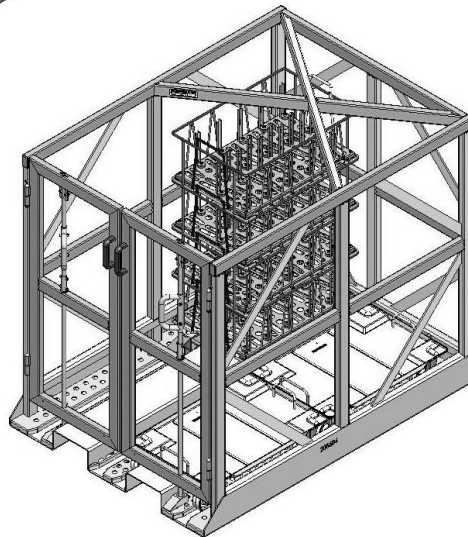

### More information on indoor and outdoor transport see page 279

Item no.	Product to be transported	Dimensions	Stackable
143965	4 Bloksma trolleys BOF 600 x 400 mm or 2 Bloksma trolleys BOF 800 x 600 mm	L = 1.200 mm B = 800 mm	yes / to a limited extend
142984	4 Bloksma trolleys BOF 600 x 400 mm or 2 Bloksma trolleys BOF 800 x 600 mm	L = 1.200 mm B = 800 mm	yes
142456	4 Bloksma trolleys BOF 600 x 400 mm as 142984 but with housing	L = 1.200 mm B = 800 mm	yes
147692	4 Bloksma trolleys BOF 600 x 500 mm	L = 1.200 mm B = 1.000 mm	yes / to a limited extend

Other models / dimensions on request.

**TRANSPORT LOGISTICS**

**Transport Pallets  
and Racks  
TFG (open design) II**

Item no. 144616

Item no. 205680

For fast and safe indoor transport of boxes or products