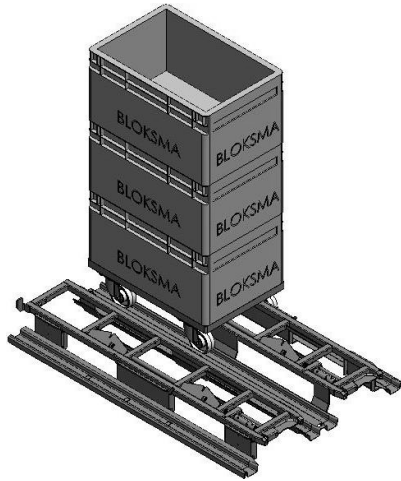

### Economical view

## Transport Pallets and Racks TFG (open design) I

Item no. 143965 (1.200 x 800 mm)  
Item no. 147692 (1.200 x 1.000 mm)

Item no. 142984 / 142456

For fast and safe indoor transport of boxes or products

The trolley stacks are moved into the rack and the load is secured by a transportation lock