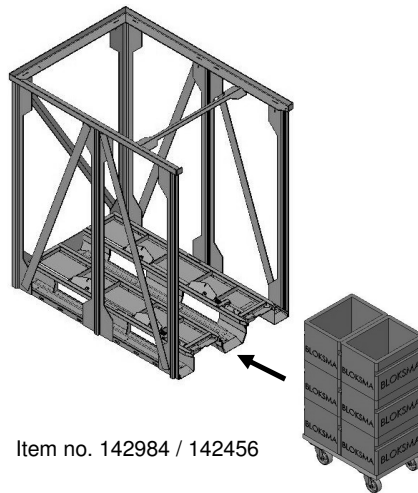

## Transport Pallets and Racks TFG (open design) I

Item no. 143965 (1.200 x 800 mm)  
Item no. 147692 (1.200 x 1.000 mm)

Item no. 142984 / 142456

For fast and safe indoor transport of boxes or products

The trolley stacks are moved into the rack and the load is secured by a transportation lock